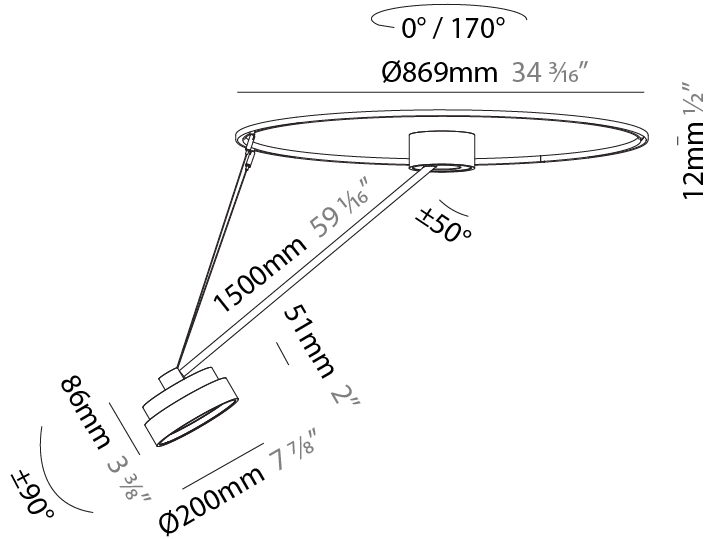

GENERAL

Series: Sign Diva Dancer
Subseries: Sign Diva Dancer
Partner: Prolicht
Division: Architectural
Installation: Suspension
Product Type: Pendant
Mounting Location: Ceiling
Light Distribution: Adjustable

PHYSICAL

Shape: Round
Diameter (mm): 200
Diameter (in): 7 7/8
Height (mm): 1620
Height (in): 63 3/4
Weight (kg): 3
Weight (lbs): 6.6
Diffuser: PMMA - Opal / Micro-Prism / Sparkling Secret / Vintage Industrial
Fixture Finish: SSR / BKV / CWI / CRY / HAB / UFT / ITA / RUA / FTG / MYG / LOD / PUS / FRO / FUP / KIA / POP / BLS / SPG / MEY / GOH / CHC / COM / ABZ / JAG / OBR / MOS / ROR
Fixture Material: PMMA / Extruded Aluminum / Steel

ELECTRICAL

Lamp Type: LED (Zhaga Standard)
Input Wattage (W): 12.1
Total Output Wattage (W): 11
Dimming: Tri-Mode (Non-Dimming and Phase Dimming (120Vac only) and 0-10V Dimming)
Driver Included: Yes
Driver Location: Integrated
Driver Type: Constant Current - Universal
Driver Class: Class 2
Input Voltage (V): 120 - 277
Constant Current (MA): 350

LED

Color Temperature (°K): 2700 / 3000 / 3500 / 4000
Max. Delivered Lumen (lm): 836 / 895 / 903 / 921
Nominal Lumen (lm): 1280 / 1370 / 1382 / 1410
CRI: >90 CRI
Lamp Life (hrs): 50000

OPTICAL

Adjustability: Rotational Canopy 170°; Tilting Canopy ±50°; Tilting Head ±90°

RATINGS AND CERTIFICATIONS

Certified By: Certified for North American Standards
IP rating: IP20